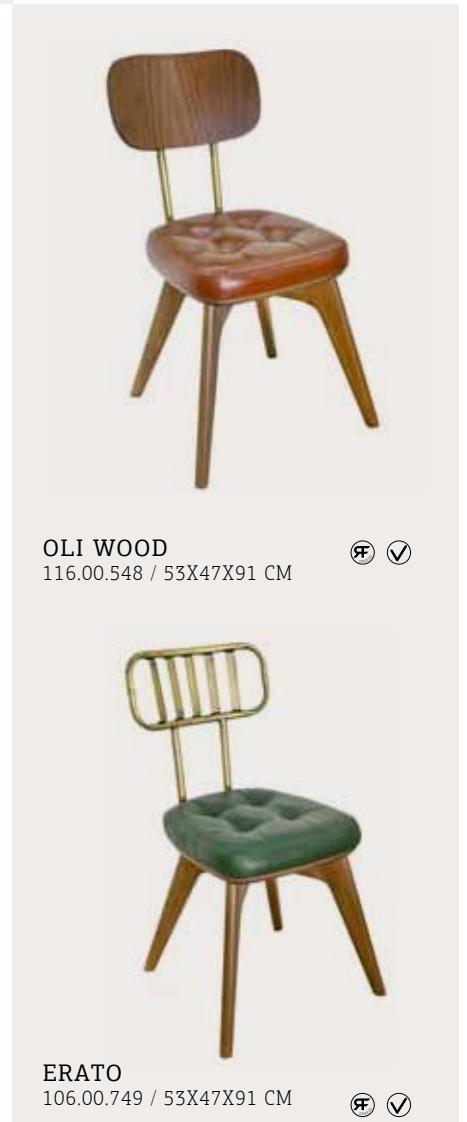

VALENCIA CHAIR
99.00.898 / 64X57X92 CM