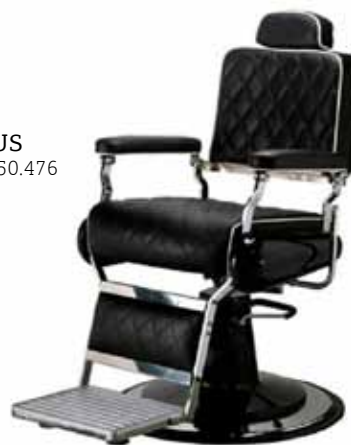

THE
BARBER SHOP

LAS
963.50.379

DEON
390.00.256
27X75X137 CM

Gentlemen's luxury

ARUS
963.50.476

KAN
1260.30.347

NAMON
1450.10.235

MYR
963.50.373